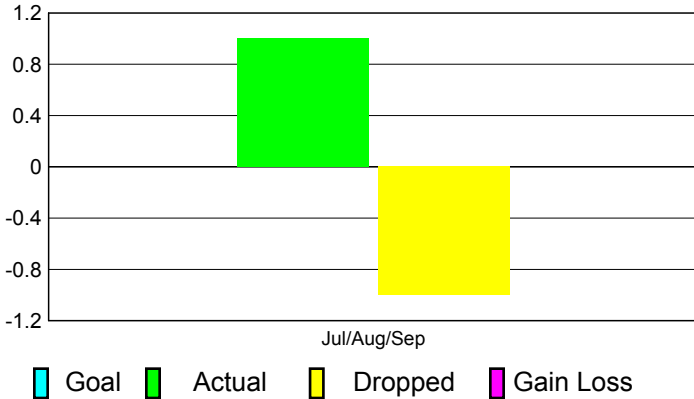

2011-2012 GMT Reports for District (or Undistricted) **District 2 S1**

GMT: **JOHN 'JACK' R FERGUSON** Location: **TEXAS**

GMT CA: **1**

CLUBS

Club Results
2011-2012

Clubs
2010-2011

Month	New Club Goal	Actual New Clubs	Actual Dropped Clubs	Gain/Loss of Clubs	Gain/Loss of Clubs
Jul/Aug/Sep		1	-1	0	0
Totals		1	-1	0	0

Club Results 2011-2012

Goal, New, Dropped, Gain/Loss

Comparison of Club Gain/Loss

Current Year Compared to the Previous Year

YTD Status Quo Clubs 2011-2012

Status Quo Clubs Compared to Status Quo Members

MEMBERSHIP