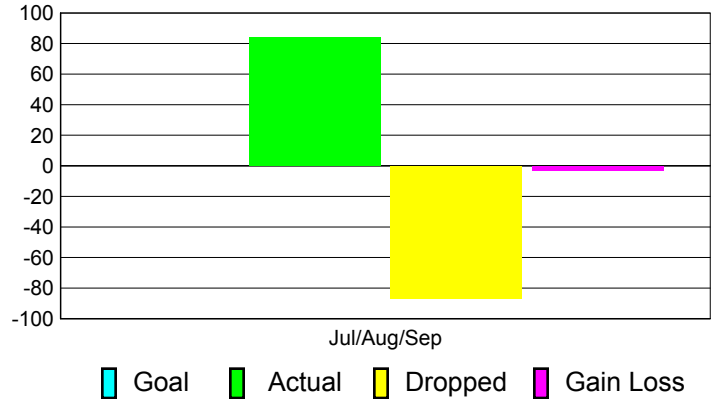

Membership Results 2011-2012

Goal, New, Dropped, Gain/Loss