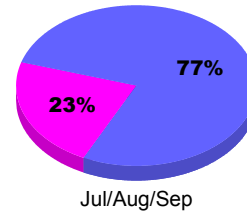

Membership Results
2011-2012

Membership
2010-2011

Month	Net Memb Goal	Actual New Memb	Actual Dropped Memb	Gain/Loss of Memb	Gain/Loss of Memb
Jul/Aug/Sep		84	-87	-3	-19
Totals		84	-87	-3	-19

Membership Results 2011-2012

Goal, New, Dropped, Gain/Loss

Comparison of Membership Gain/Loss

Current Year Compared to the Previous Year

Gender Comparison 2011-2012

Male Female